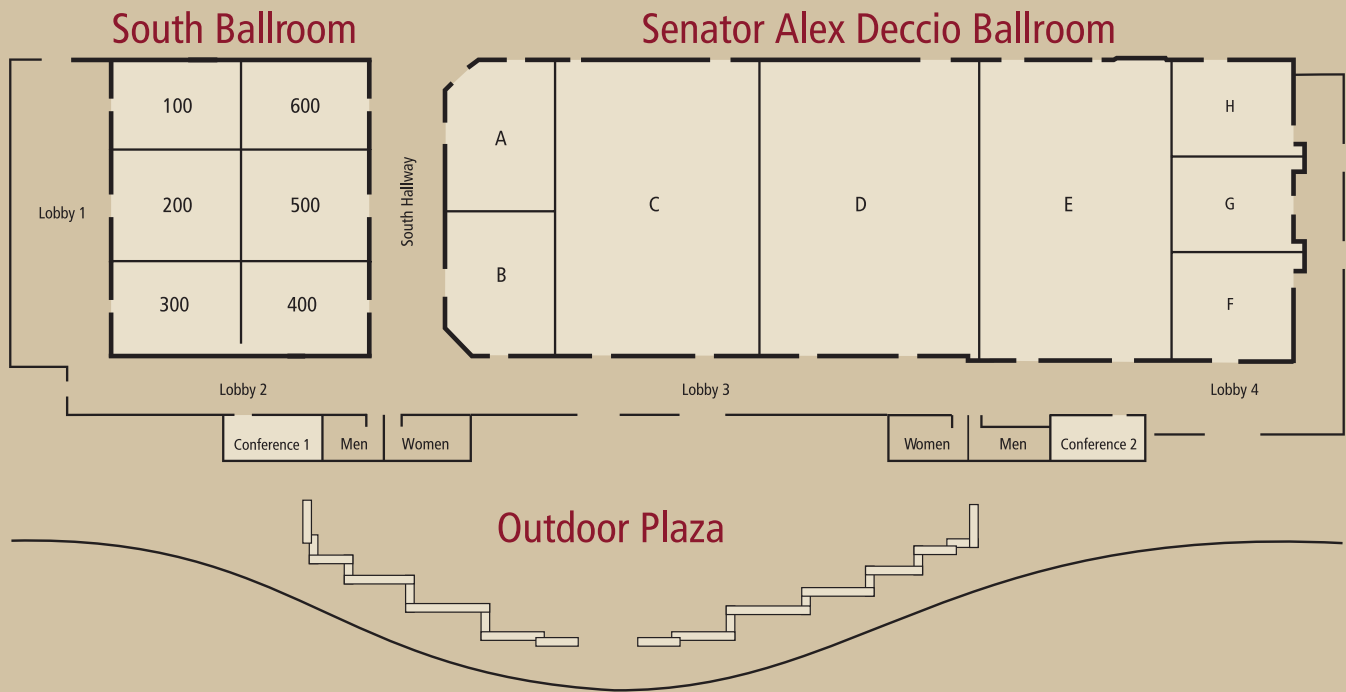

YAKIMA
CONVENTION
— CENTER —

We work hard to make you look good.

Take advantage of the Yakima Valley's sunny, high-desert climate in our new Outdoor Plaza. With 7,000 square feet of outdoor space decorated with wrought-iron accents, mature trees, desert plants and vibrant-colored flowers, your event is sure to be a hit. From outdoor luncheons to evening receptions, the Plaza is the perfect venue to enjoy the Yakima Valley's blue skies.

Yakima Convention Center features:

- 41,000 square feet on ground level Column-free meeting space
- Outdoor Plaza
- Over 300 days of sunshine a year
- Complimentary Parking
- 850 Sleeping rooms within walking distance of Convention Center
- Centrally located
- Affordable
- Outstanding, proven customer service
- Complimentary Wi-Fi
- Golfing, wineries, shopping nearby

Capacity

Suite/Room	Square Footage	Dimensions	Theater Seating	Class Seating	Banquet Seating	Standing Reception	Exhibits
South Ballroom (Suites 100-600)	6,000	90x66	400	220	360	600	36
100 - 300 (Each)	900	29x31	70	32	50	100	6
400 - 600 (Each)	1,080	30x36	85	40	50	125	6
Conference Room 1	340	20x17x10			Boardroom seating for 10		
Lobby 1 and 2	5,600						18
Deccio Ballroom (Rooms A-H)	23,568	23x90x259	2,250	925	1,600	3,300	157
A and B (Each)	1,575	45x35x15	150	60	90	225	8
C	5,580	90x62x15	545	220	360	800	38
D	5,850	90x65x15	545	220	360	800	38
E	5,612	92x61x23	545	220	360	800	38
F-H (Each)	1,080	30x36x23	100	45	70	150	6
Conference Room 2	459	27x17x10			Boardroom Seating for 12		
Lobby 3 and 4	6,000						28
Outdoor Plaza	7,000				360	500	